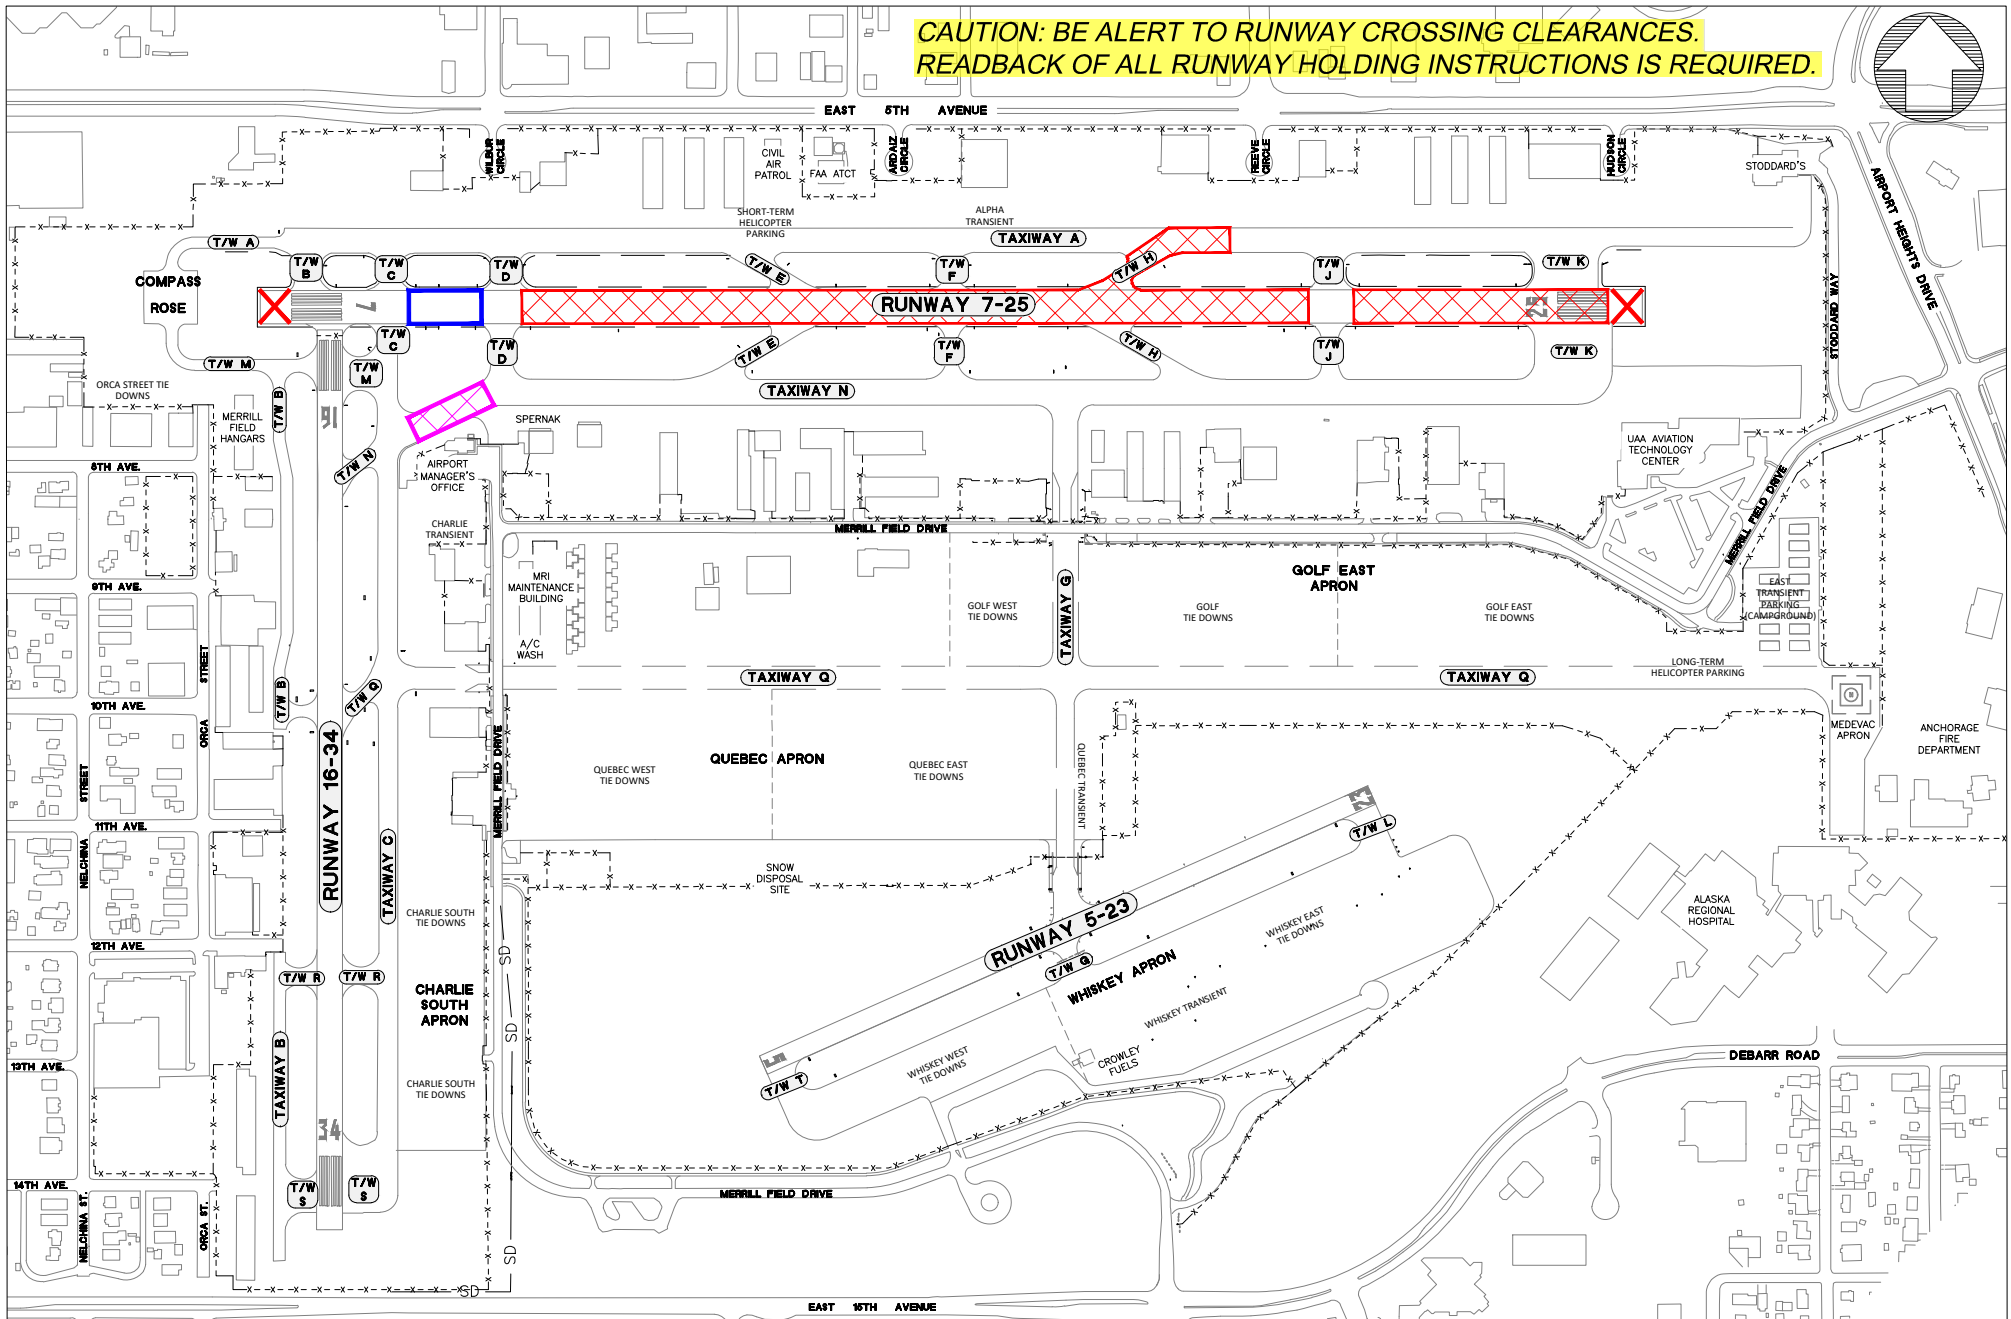

**CAUTION: BE ALERT TO RUNWAY CROSSING CLEARANCES.
READBACK OF ALL RUNWAY HOLDING INSTRUCTIONS IS REQUIRED.**

Phase 1A ~ 6/9 - 8/8 Runway 25 East of Taxiway Delta CLOSED

Phase 1C ~ 7-Day CLOSURE Taxiway November between Charlie and Delta

Run Up Area